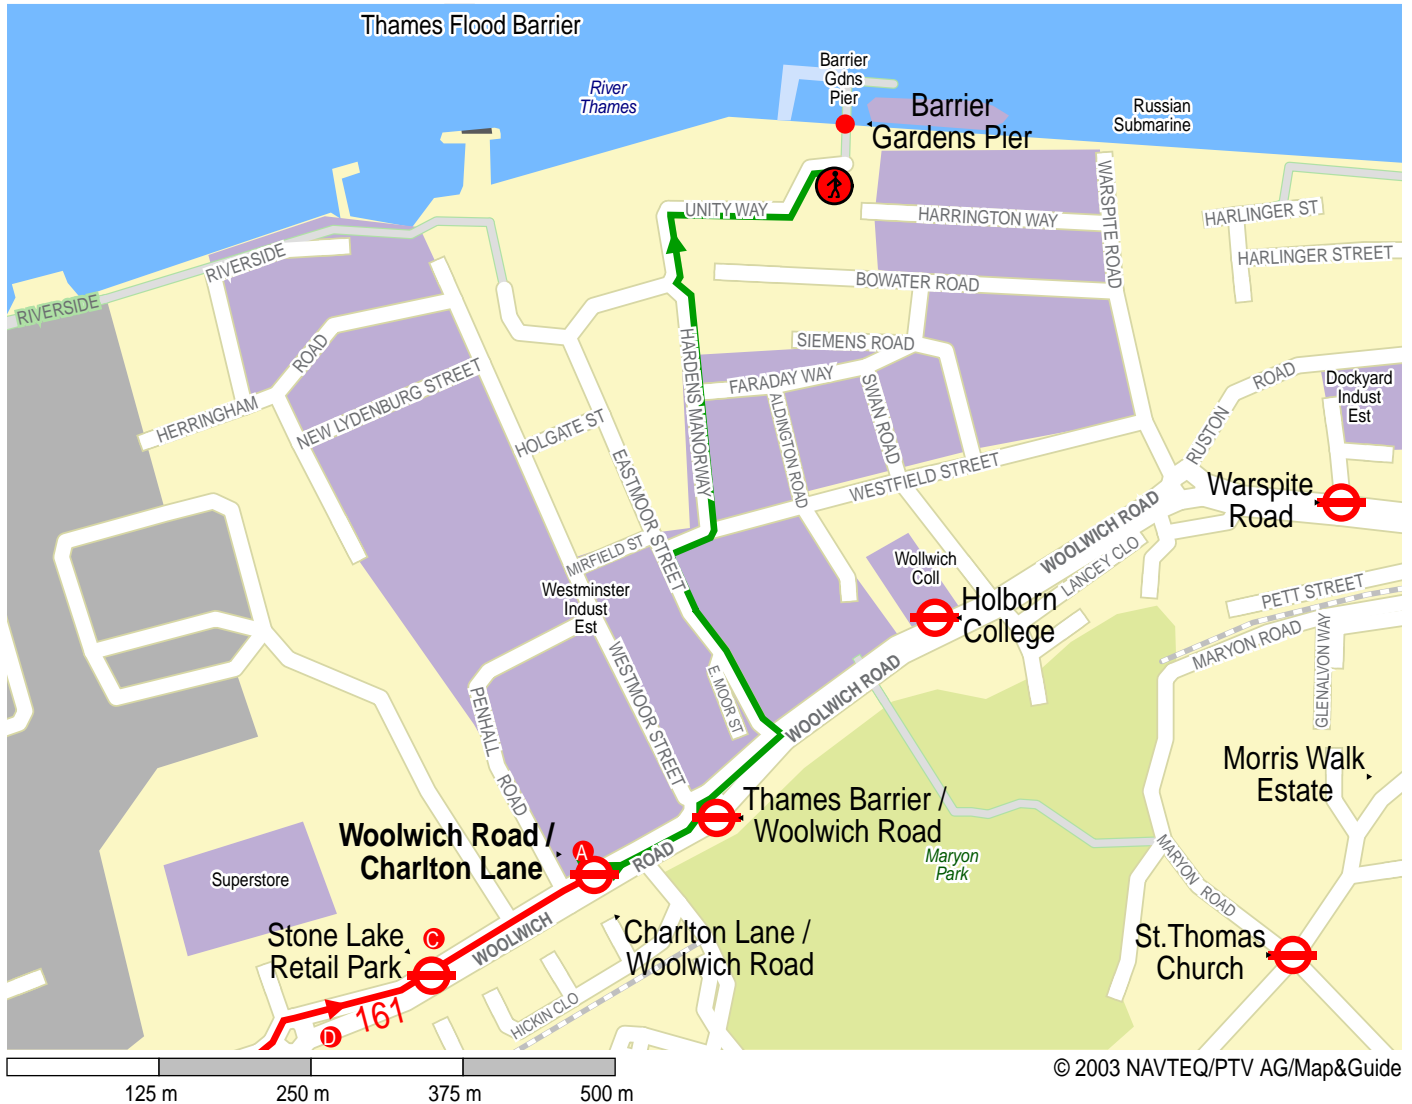

Route option from Woolwich Road / Charlton Lane to Thames Barrier Learning Centre

1.	From Woolwich Road / Charlton Lane.		
2.	↑ Straight Up	Woolwich Road	100 m 100 m
3.	↗ Turn Right Into		90 m 190 m
4.	↖ Turn Left Into	Eastmoor Street	220 m 410 m
5.	↖ Turn Left Into	Hardens Manorway	210 m 0.6 km
6.	↗ Turn Right Into	Eastmoor Street	60 m 0.7 km
7.	↗ Turn Right Into	Unity Way	160 m 0.8 km
8.	Arrive at Thames Barrier Learning Centre.		